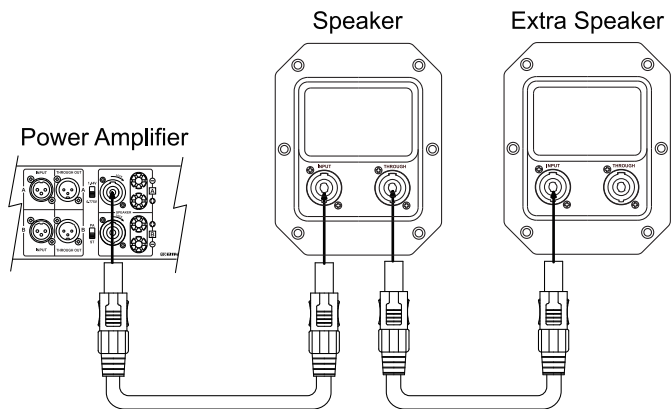

HOW TO CONNECT SPEAKERS TO AMPLIFIER

When connecting, be sure to confirm that amplifier switch is set "OFF" .

SPECIFICATIONS

System Type 1-way 2-Speaker Bass-reflex Type
 Mounted Drivers
 Woofer 250mm Cone Type (2pcs)
 Frequency Response 38 - 3 kHz
 Sound Pressure Level (SPL) 95 dB/1W/1m
 Nominal Impedance 4 Ohms

Peak Input Power (※1) 2400 Watts
 Program Input Power (※1) 1200 Watts
 Nominal Input Power (※1) 600 Watts
 Dimensions 360 (W) x 601 (H) x 370 (D) mm
 Net Weight 25.1 kg
 Accessories
 Owner's manual 1 pce